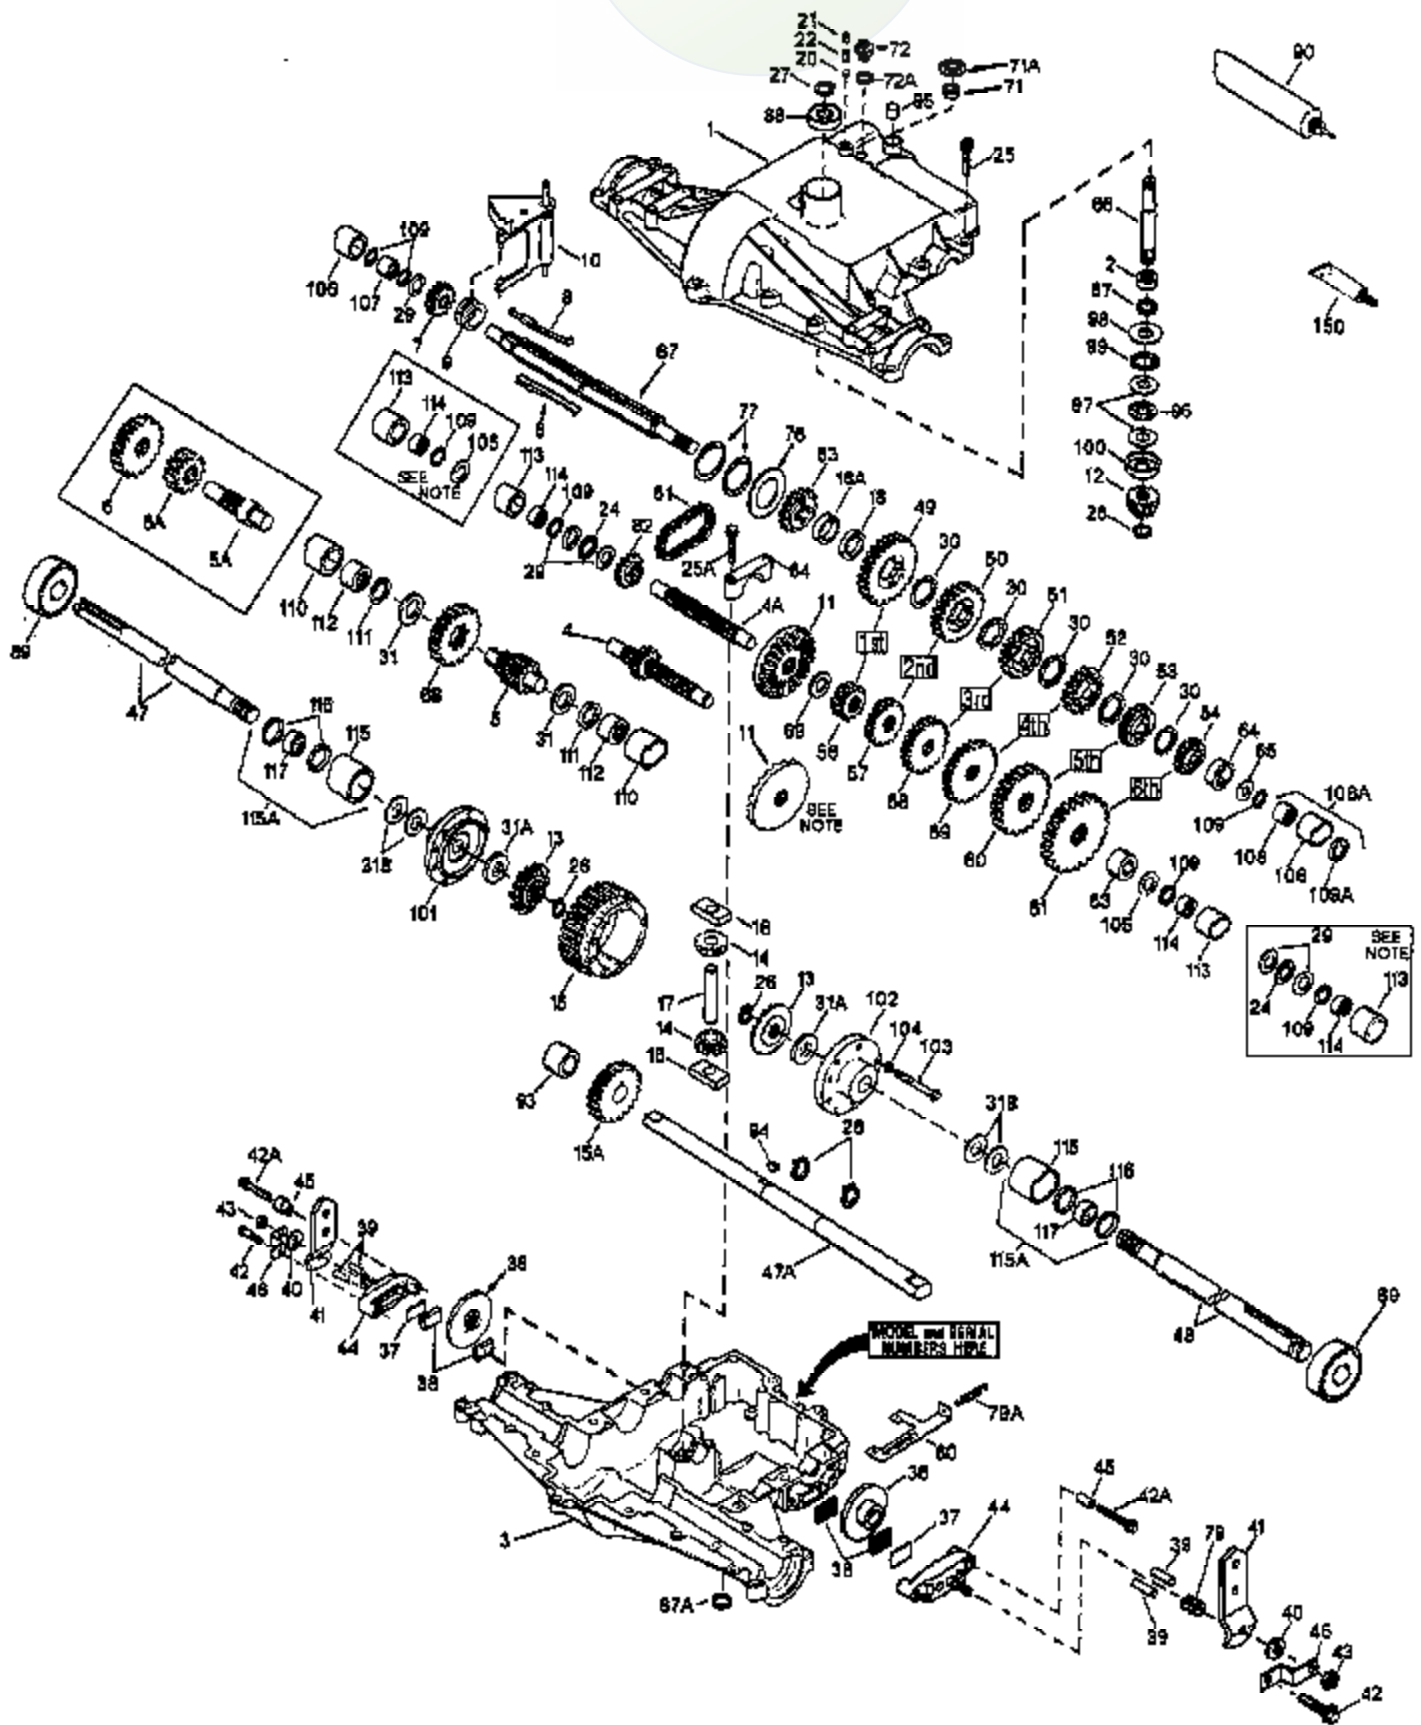

JOIST

DAS ORIGINAL

ILLUSTRATION SHOWS TYPICAL PARTS ONLY. ORDER BY PART NUMBER. PARTS NOT LISTED ARE SUPPLIED BY OEM.

JOIST

SICHER IST DAS

Ref #	Part Number	Qty	Description
1	772098A	1	Transaxle Cover
2	780155	1	Needle Bearing
3	770088	1	Transaxle Case
4	776291	1	Countershaft & Gear (9-tooth gear)
5	776275	1	Output Shaft
6B	778247	1	Spur Gear (35 teeth-steel)
7	778253	1	Spur Gear (15 teeth-steel)
8	792138	4	Shift Key
9	784216	1	Shift Collar
10	784342	1	Shift Fork
11	778246	1	Bevel Gear (33 teeth-steel)
12	778245	1	Input Bevel Pinion (13 teeth-steel)
13	778198	2	Bevel Gear (16 teeth-steel)
14	778197	2	Bevel Pinion (10 teeth-steel)
15	778248	1	Ring Gear (31 teeth)
16	786027	2	Drive Block
17	786019	1	Drive Pin
18A	786122	1	Neutral Spacer (.276/.268 thick)
18	786121	1	Neutral Spacer (.350/.340 thick)
20	792077A	1	Steel Ball, 5/16" dia.
21	792078	1	Set Screw, 3/8-16 x 3/8"
22	792079	1	Spring
24	780071	1	Thrust Bearing
25	792129A	17	Screw, 5/16-18 x 1-1/4"
25A	792073A	2	Screw, 1/4-20 x 1-1/4"
26	792018	2	Ext. Retaining Ring
27	792018	1	Retaining Ring
28	788040	1	Retaining Ring
29	780072	3	Washer
30	780108	5	Washer
31B	780042	4	Thrust Washer
31	780128	2	Washer
31A	780107	2	Flat Washer
36	790043	1	Brake Disk
37	790007	1	Brake Pad Plate
38	799021	2	Brake Pad (pkg of 2)
39	786026	2	Dowel Pin
40	792076A	1	Flat Washer
41	790072	1	Brake Lever
42A	792085A	1	Screw 1/4-20 x 2-1/4"
42	792073A	1	Screw 1/4-20 x 1-1/4"
43	792075	1	Locknut 5/16-24
44	790025	1	Brake Pad Holder
45	786067	1	Spacer
46	786086	1	Brake Lever Bracket
47	774960	1	Axle (13-9/32" long)
48	774961	1	Axle (17-3/16" long)
49	778216A	1	Spur Gear (41 teeth-steel)
50	778206A	1	Spur Gear (35 teeth-steel)
51	778205A	1	Spur Gear (30 teeth-steel)
52	778256	1	Spur Gear (27 teeth-steel)
53	778204A	1	Spur Gear (25 teeth-steel)
54	778273	1	Spur Gear (19 teeth-steel)
57	778199	1	Spur Gear (15 teeth-steel)
58	778200	1	Spur Gear (20 teeth-steel)
59	778257	1	Spur Gear (23 teeth-steel)